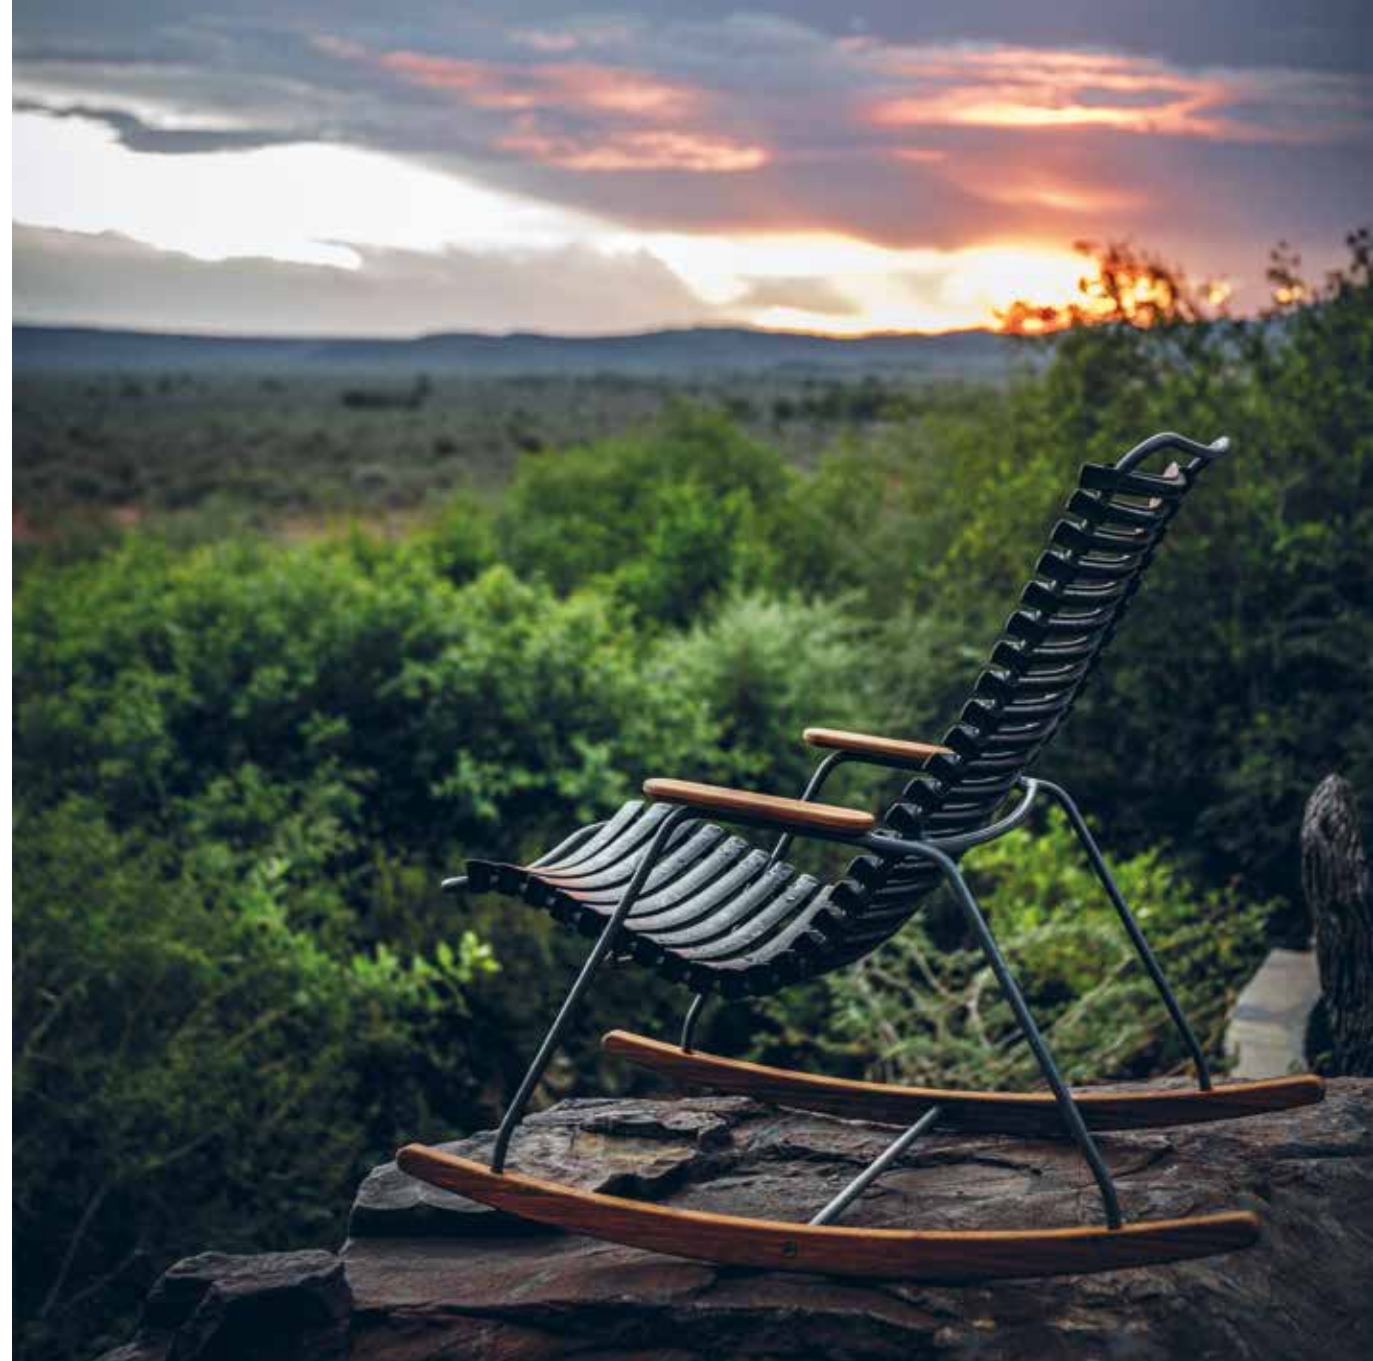

Danish Designer Henrik Pedersen has invested a great deal of effort in shaping the chairs to make the lamellas follow the structure of the spine. The result of this work is great comfort.

The CLICK collection consists of dining chairs, sunbeds, rocking chair, lounge chair, position chair and a foot rest.

CLICK KIDS ROCKING CHAIR

90

CLICK KIDS ROCKING CHAIR IN BLACK.
RUNNERS IN BAMBOO

**CLICK DINING CHAIR TALL BACK. SUPPORTS YOUR BACK AT A HIGHER POINT.
CLICK DINING CHAIR WITHOUT ARMRESTS. BOTH CHAIRS ARE STACKABLE.**