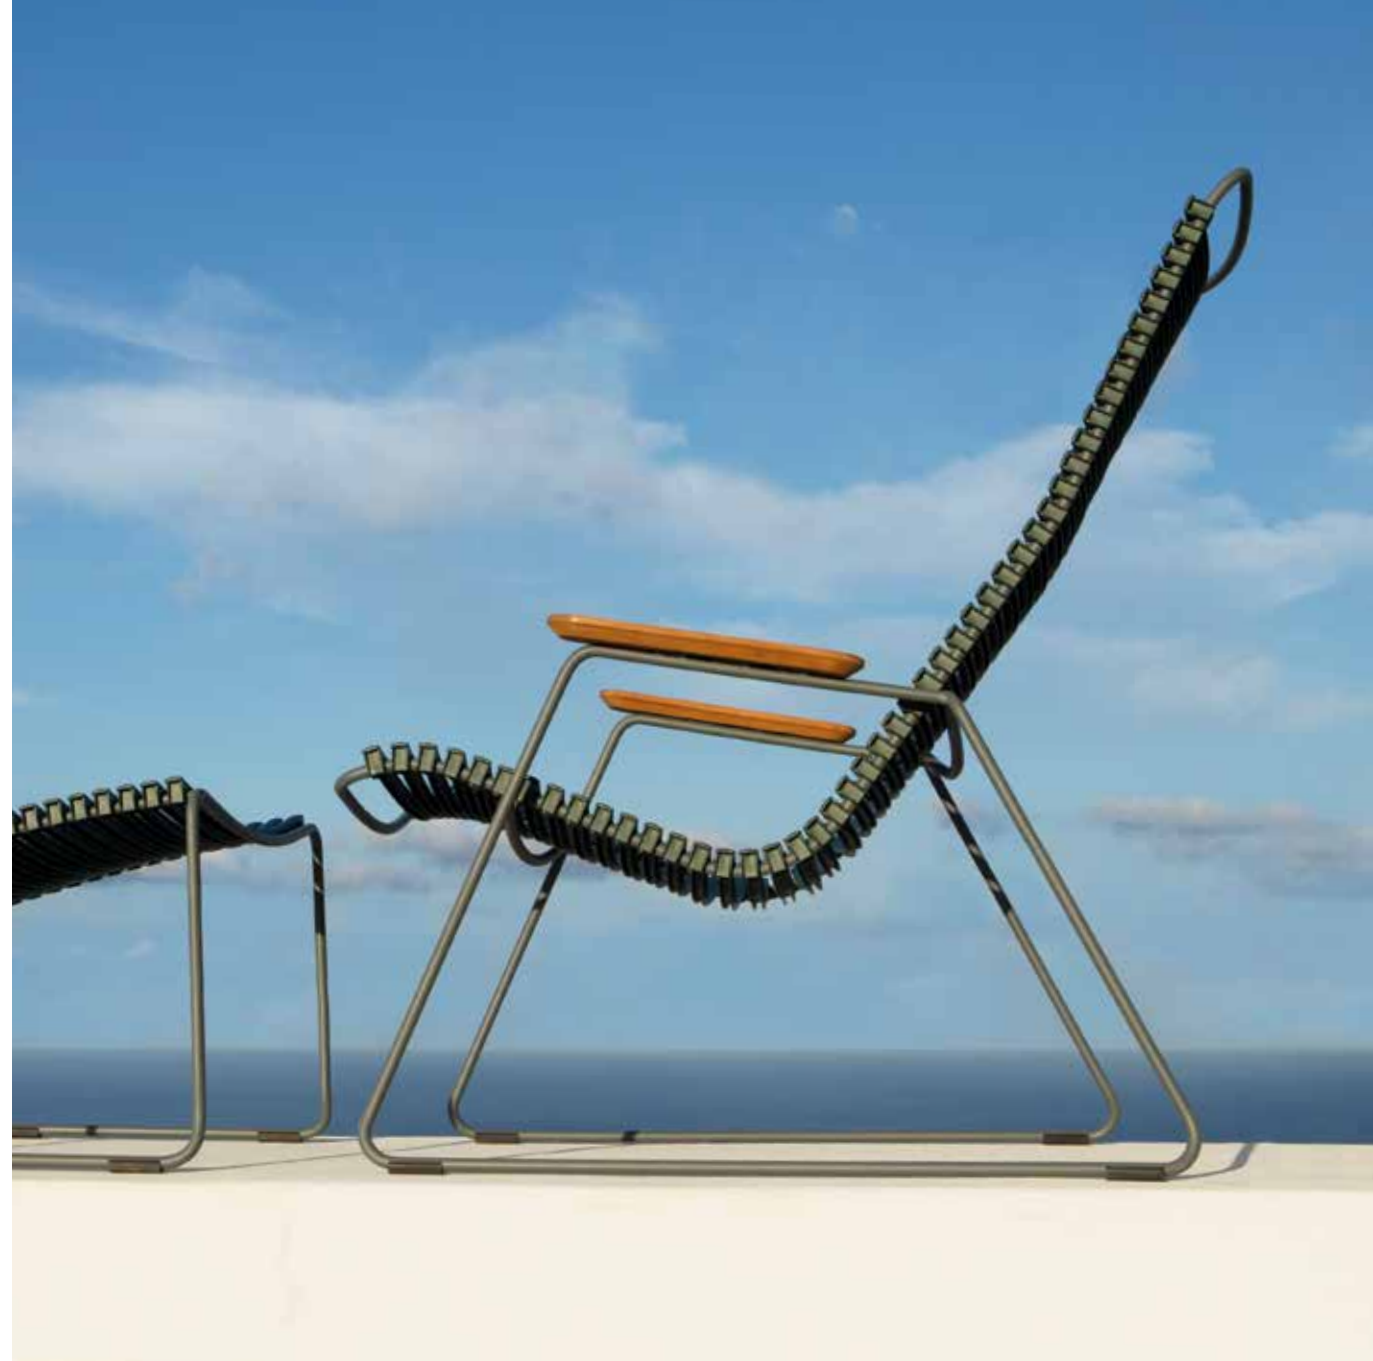

**CLICK SUNROCKER – USE YOUR BODY
AS COUNTER POINT. SIT, LIE. THAT SIMPLE.**

62

**CLICK SUNLOUNGER. ADJUSTABLE BACKREST SHAPED
TO FIT YOUR BODY PERFECT IN ITS DIFFERENT POSITIONS.**

CLICK LOUNGE CHAIR

71

**CLICK LOUNGE CHAIR COMBINED WITH CLICK FOOTREST.
THE FOOTREST COMPLETE THE SHAPE OF
THE CHAIR IT COMPLIMENTS.**

**CLICK DINING CHAIR. THE DINING CHAIR IS STACKABLE.
CLICK POSITION CHAIR WITH 7 POSITIONS.
JUST LEAN BACK AND RELAX.**

BAMBOO IS THE LARGEST MEMBER OF THE GRASS FAMILY.

**THE GROWTH OF BAMBOO IS VERY FAST – THE SPECIES THAT WE USE
FOR FURNITURE GROW MORE THAN 1 METER
WITHIN 24 HOURS! BAMBOO RE-PLANTS ITSELF. NEW BAMBOO
SHOOTS WILL SPREAD FROM THE ROOTS.**